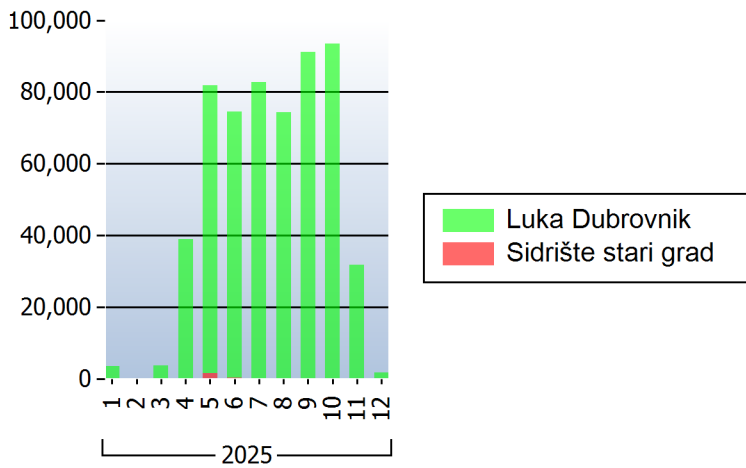

Total Pax per Month

Pax	2025												Total
	1	2	3	4	5	6	7	8	9	10	11	12	
Luka Dubrovnik	3,522	104	3,591	38,906	80,212	74,361	82,796	74,386	91,238	93,429	31,687	1,780	576,012
Sidrište stari grad					1,572	210							1,782
Total	3,522	104	3,591	38,906	81,784	74,571	82,796	74,386	91,238	93,429	31,687	1,780	577,794

Calls	2025												Total
	1	2	3	4	5	6	7	8	9	10	11	12	
Luka Dubrovnik	11	2	11	27	47	48	58	58	55	57	22	13	409
Sidrište stari grad	0	0	0	0	2	1	0	0	0	0	0	0	3
Total	11	2	11	27	49	49	58	58	55	57	22	13	412