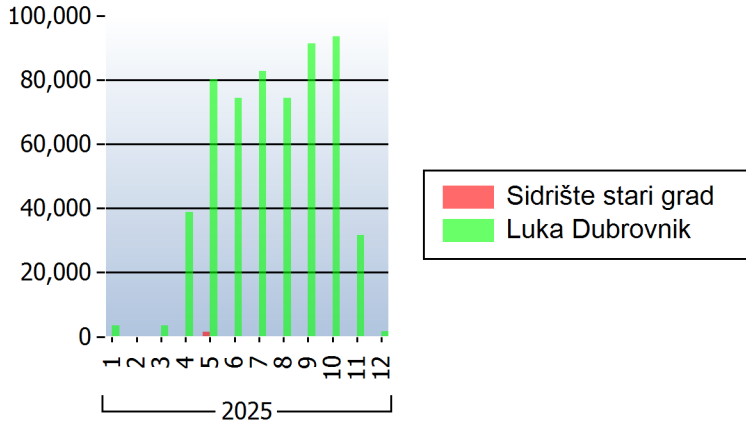

Pax per Month